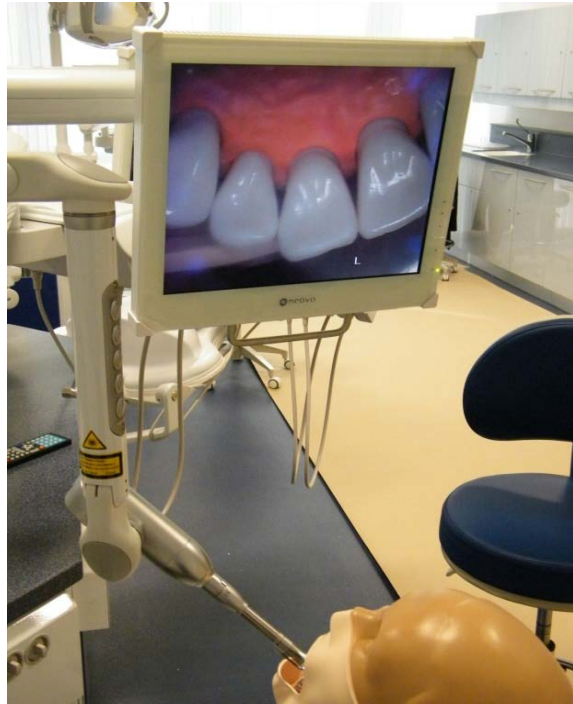

COATBRIDGE DENTAL TRAINING CENTRE

↑ 'INSIDE' Endoscope in Phantom Head

↓ Trainer Position showing Control Panel

↑ Monitor Image from 'INSIDE'

63" Plasma Screen with images from 'INSIDE'

One of the training pods showing images from trainers ↑
INSIDE video

Control Panel
Switch between PC / INSIDE / Record etc

Centre has 4 pods (2 x 4 seat plus 2 x 2 seat)
Images from the INSIDE go to all 12
monitors + wall mounted 63" plasma.
Trainer can switch images to own PC for
presentations etc, record actions and
playback as required as well as mute student